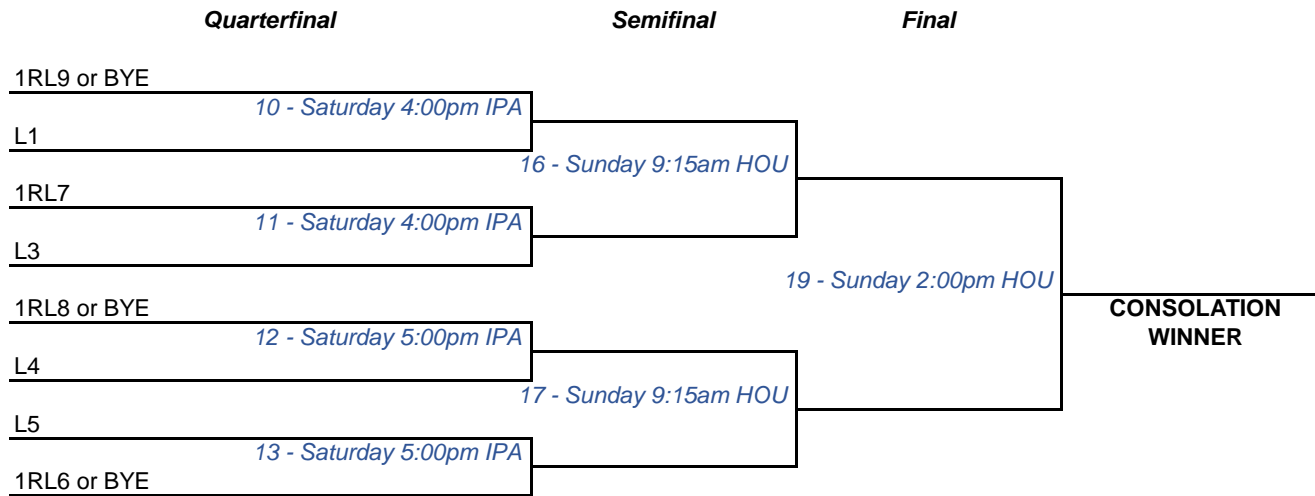

HOU = Houstonian
 IPA = iPadel

INTERMEDIATE COED MAIN DRAW

HOU = Houstonian
 IPA = iPadel

HOU = Houstonian
IPA = iPadel

4 - Saturday 8:00am HOU

INTERMEDIATE COED CONSOLATION

HOU = Houstonian
IPA = iPadel