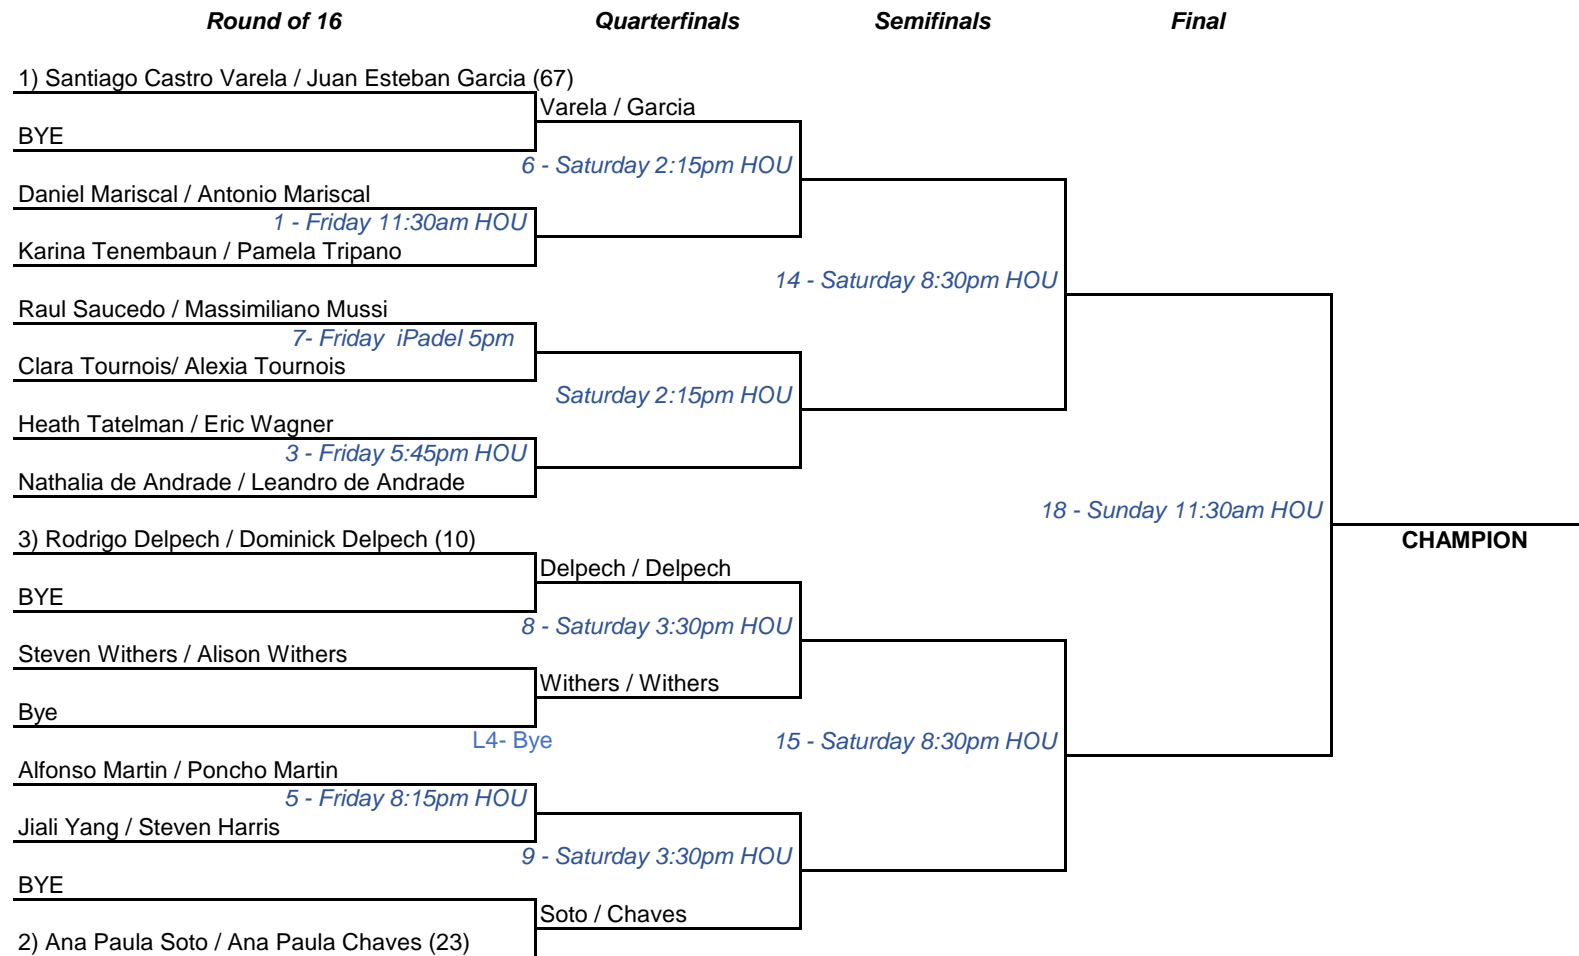

HOU = Houstonian
 IPA = iPadel

INTERMEDIATE COED MAIN DRAW

HOU = Houstonian
 IPA = iPadel

HOU = Houstonian
IPA = iPadel

4 - Saturday 8:00am HOU

INTERMEDIATE COED CONSOLATION

HOU = Houstonian
IPA = iPadel